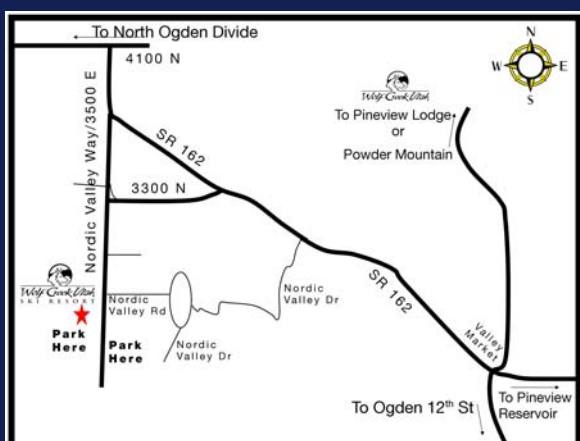

Wolf Creek Utah
SKI RESORT

3567 E Nordic Valley Way Liberty, UT 84310
801-781-4131 WolfCreekUtah.com